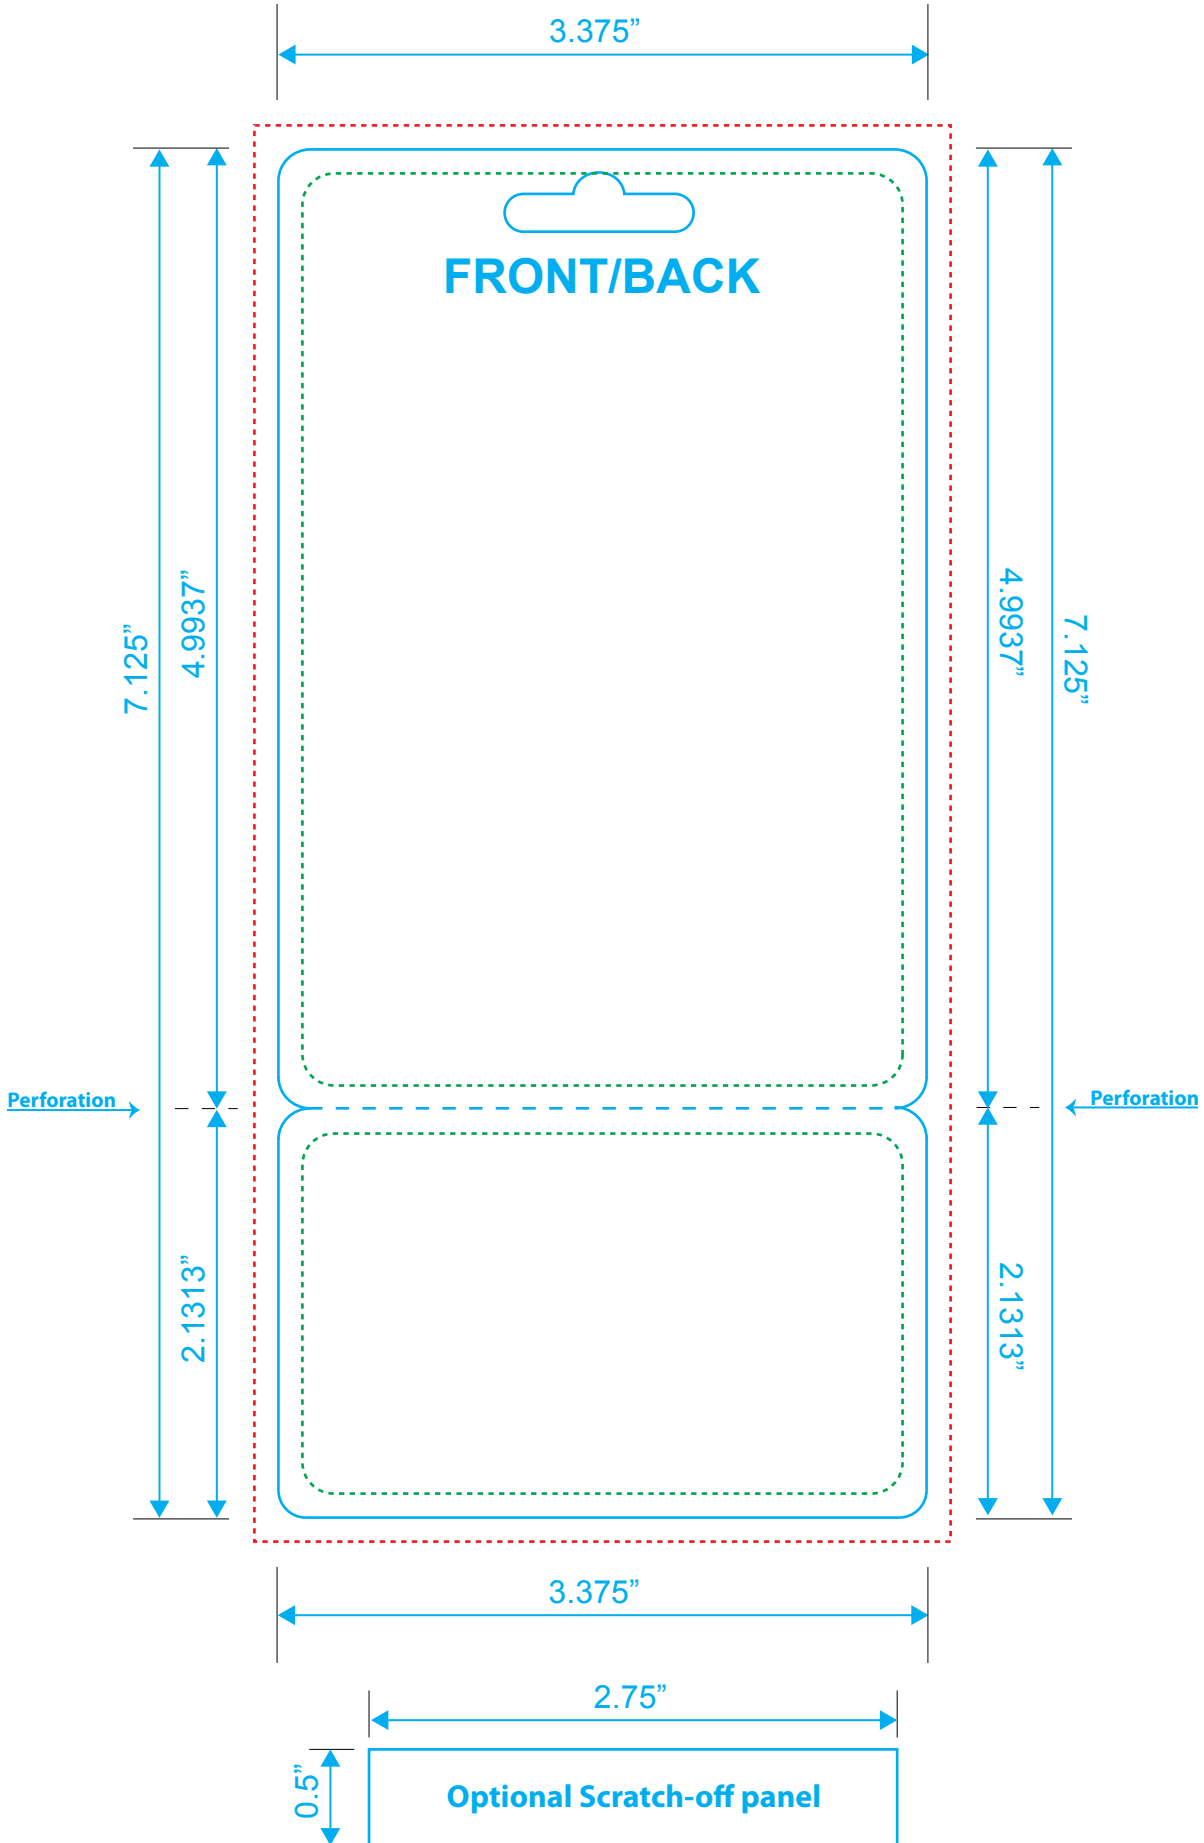

Hangtag Card

Reference: Plastic

Style: 7.125"

Size: 3.375" x 7.125"

Type Safety (green dotted line)

Bleed Line (red dotted line)

Crop Line _____ (blue solid line)

PLEASE NOTE: If you are using 2 different colours for the top and bottom portion of this card, please be advised there is a maximum allowance of 1/8" (0.125") for possible shifting on either side of the perforation. It is recommended that 1 solid colour or gradient be used for the this affected area.