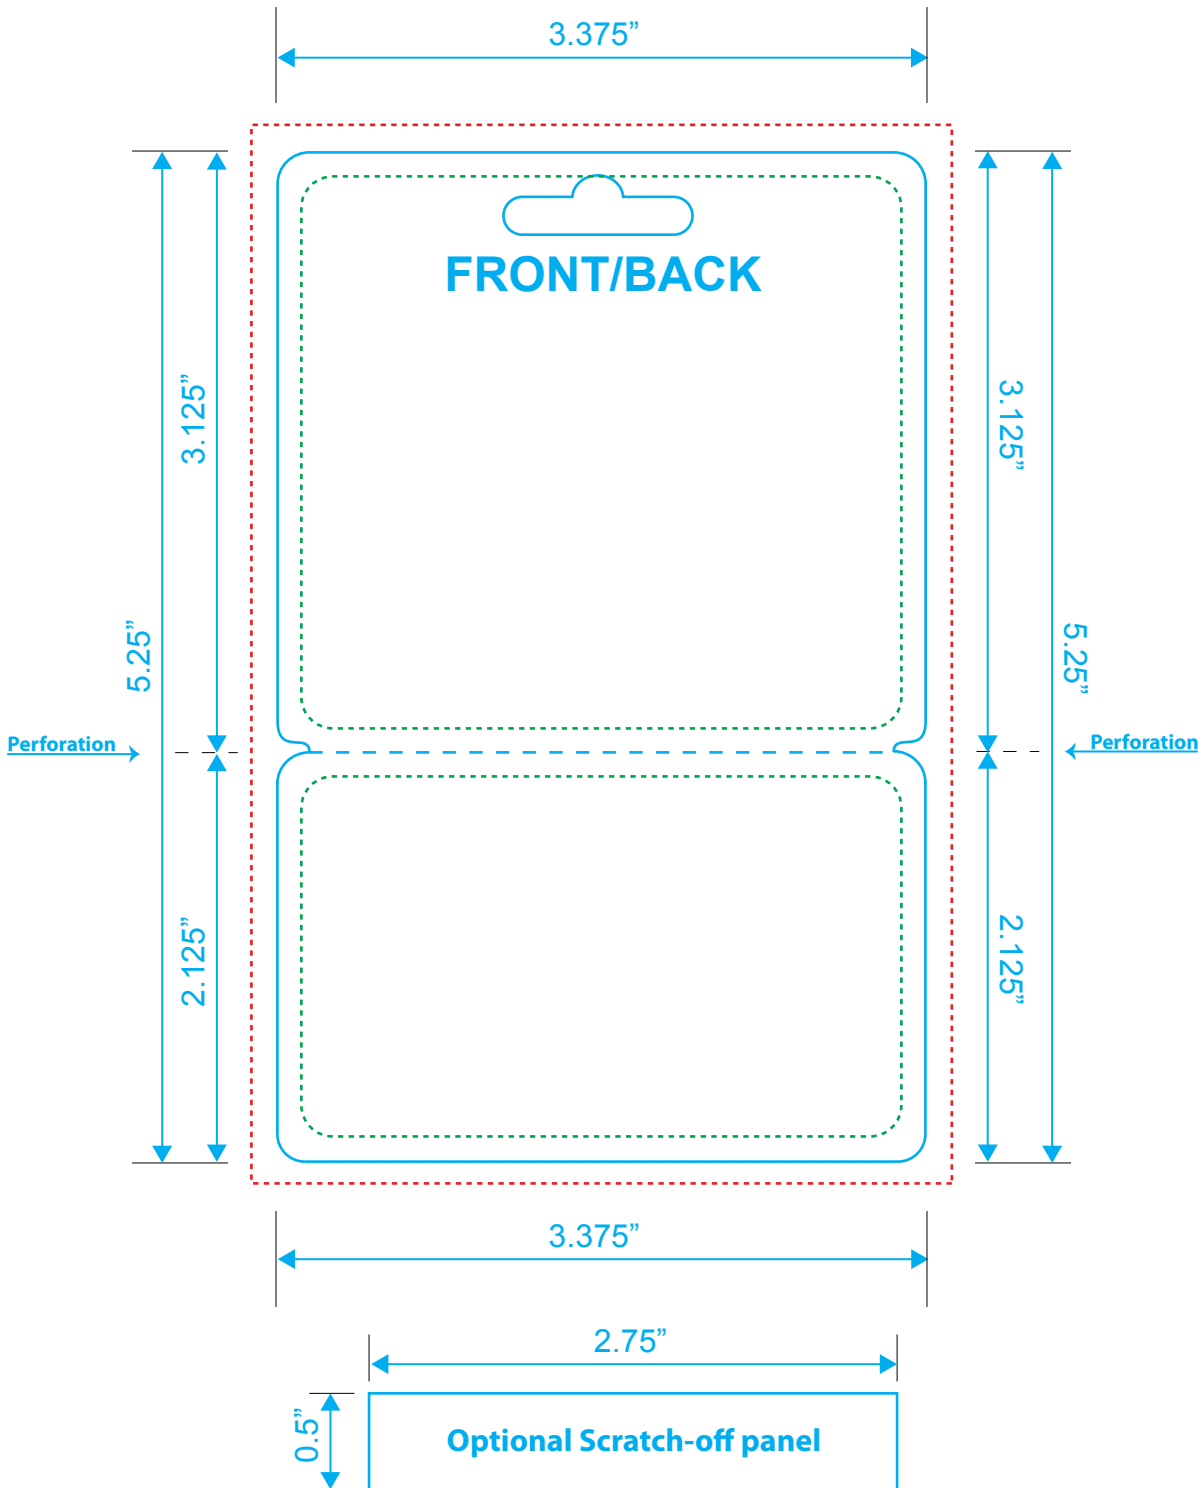

Hangtag Card

Reference: Plastic

Style: 8"

Size: 3.375" x 5.25"

Type Safety (green dotted line)

Bleed Line (red dotted line)

Crop Line _____ (blue solid line)

PLEASE NOTE: If you are using 2 different colours for the top and bottom portion of this card, please be advised there is a maximum allowance of 1/8" (0.125") for possible shifting on either side of the perforation. It is recommended that 1 solid colour or gradient be used for the this affected area.