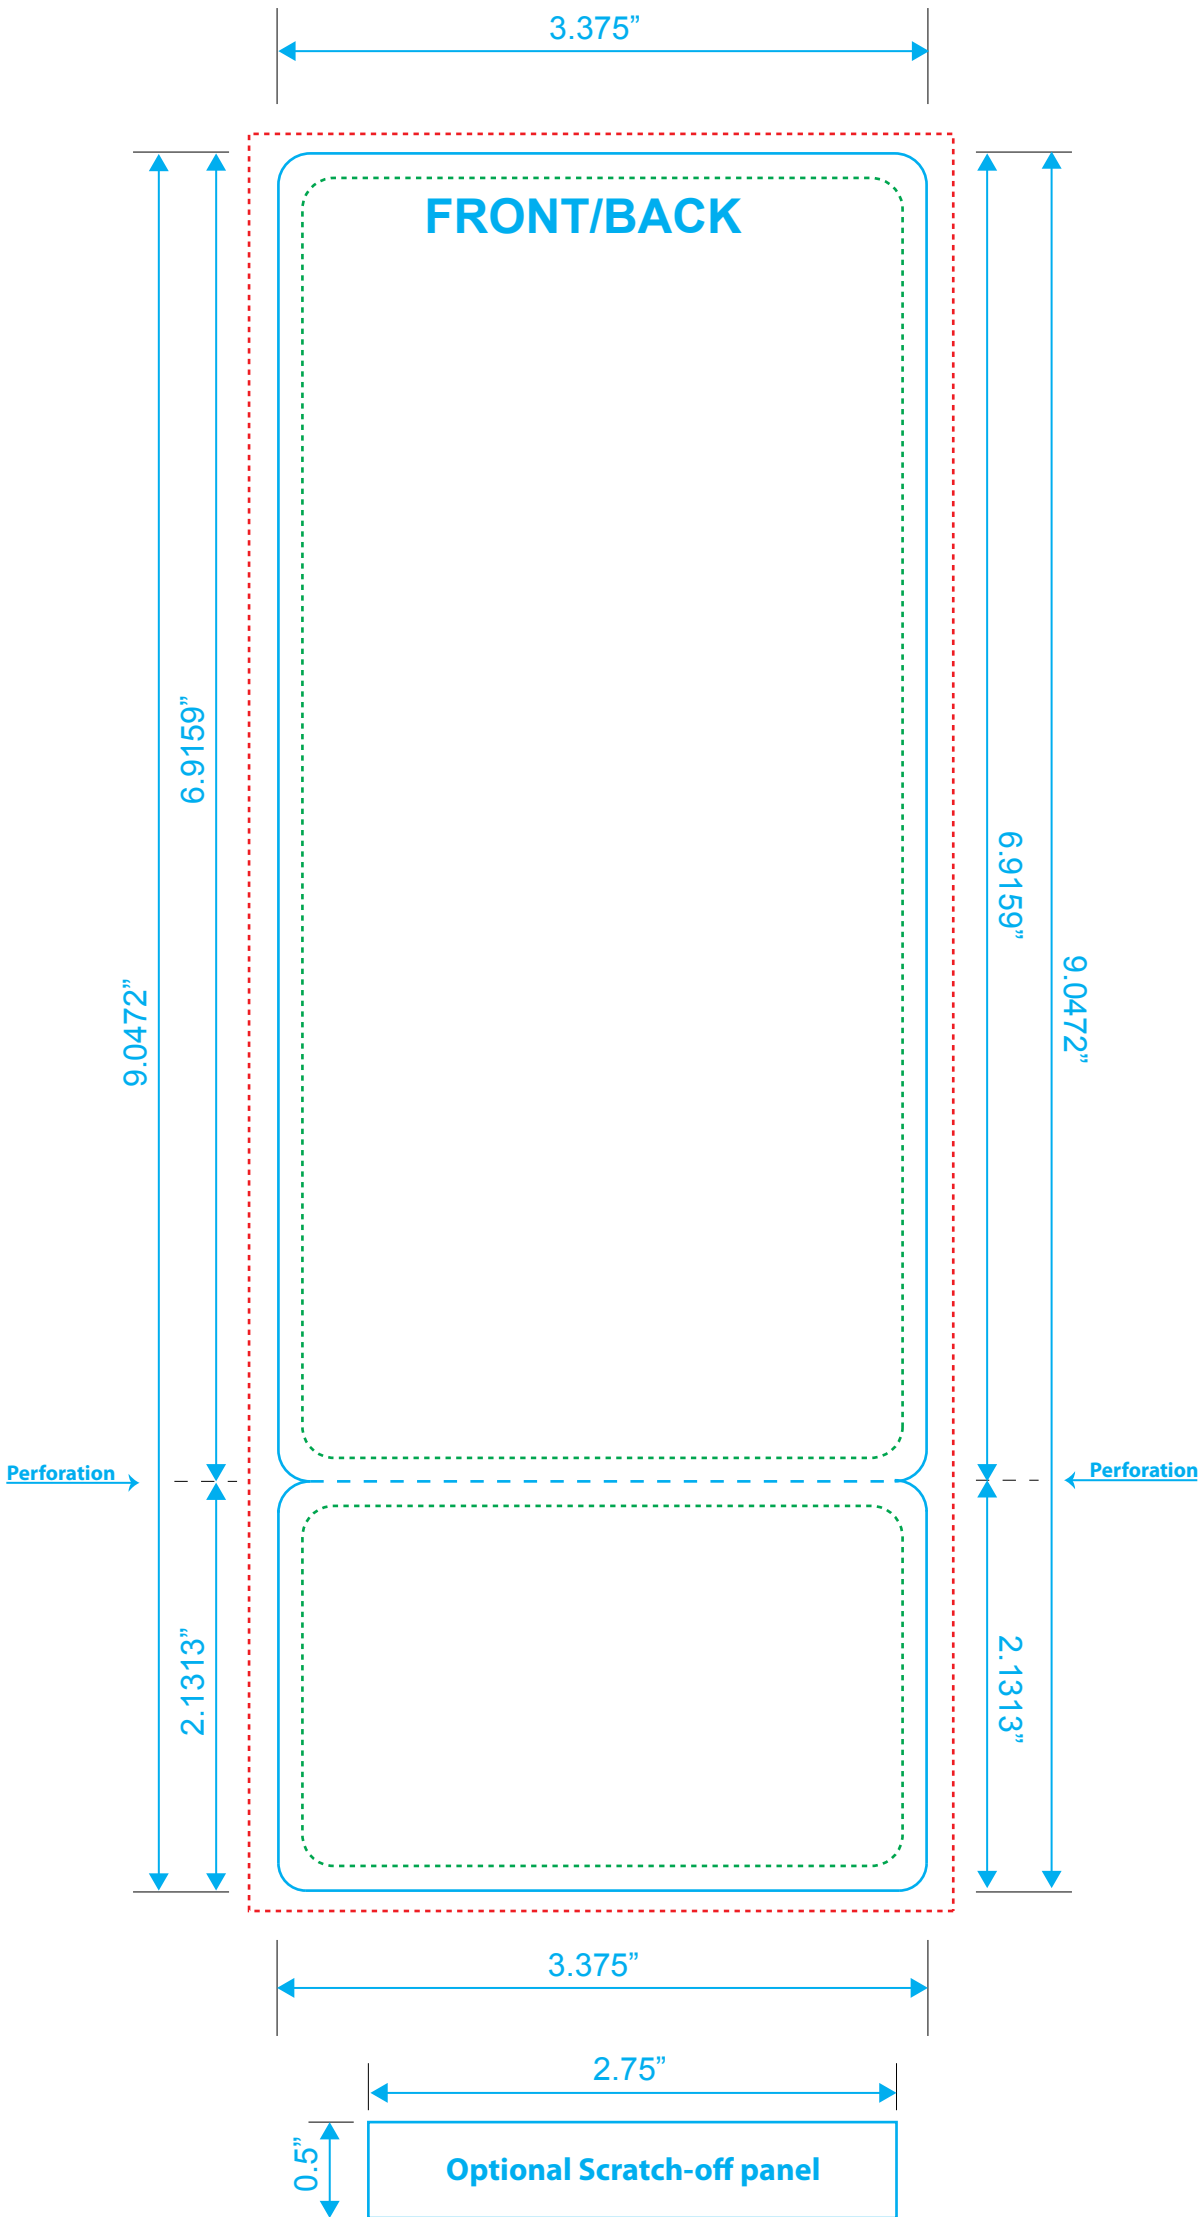

Hangstyle Card

Reference: Plastic

Style: 8"

Size: 3.375" x 9.0472"

Type Safety -----

Bleed Line -----

Crop Line _____

PLEASE NOTE: If you are using 2 different colours for the top and bottom portion of this card, please be advised there is a maximum allowance of 1/8" (0.125") for possible shifting on either side of the perforation. It is recommended that 1 solid colour or gradient be used for the this affected area.