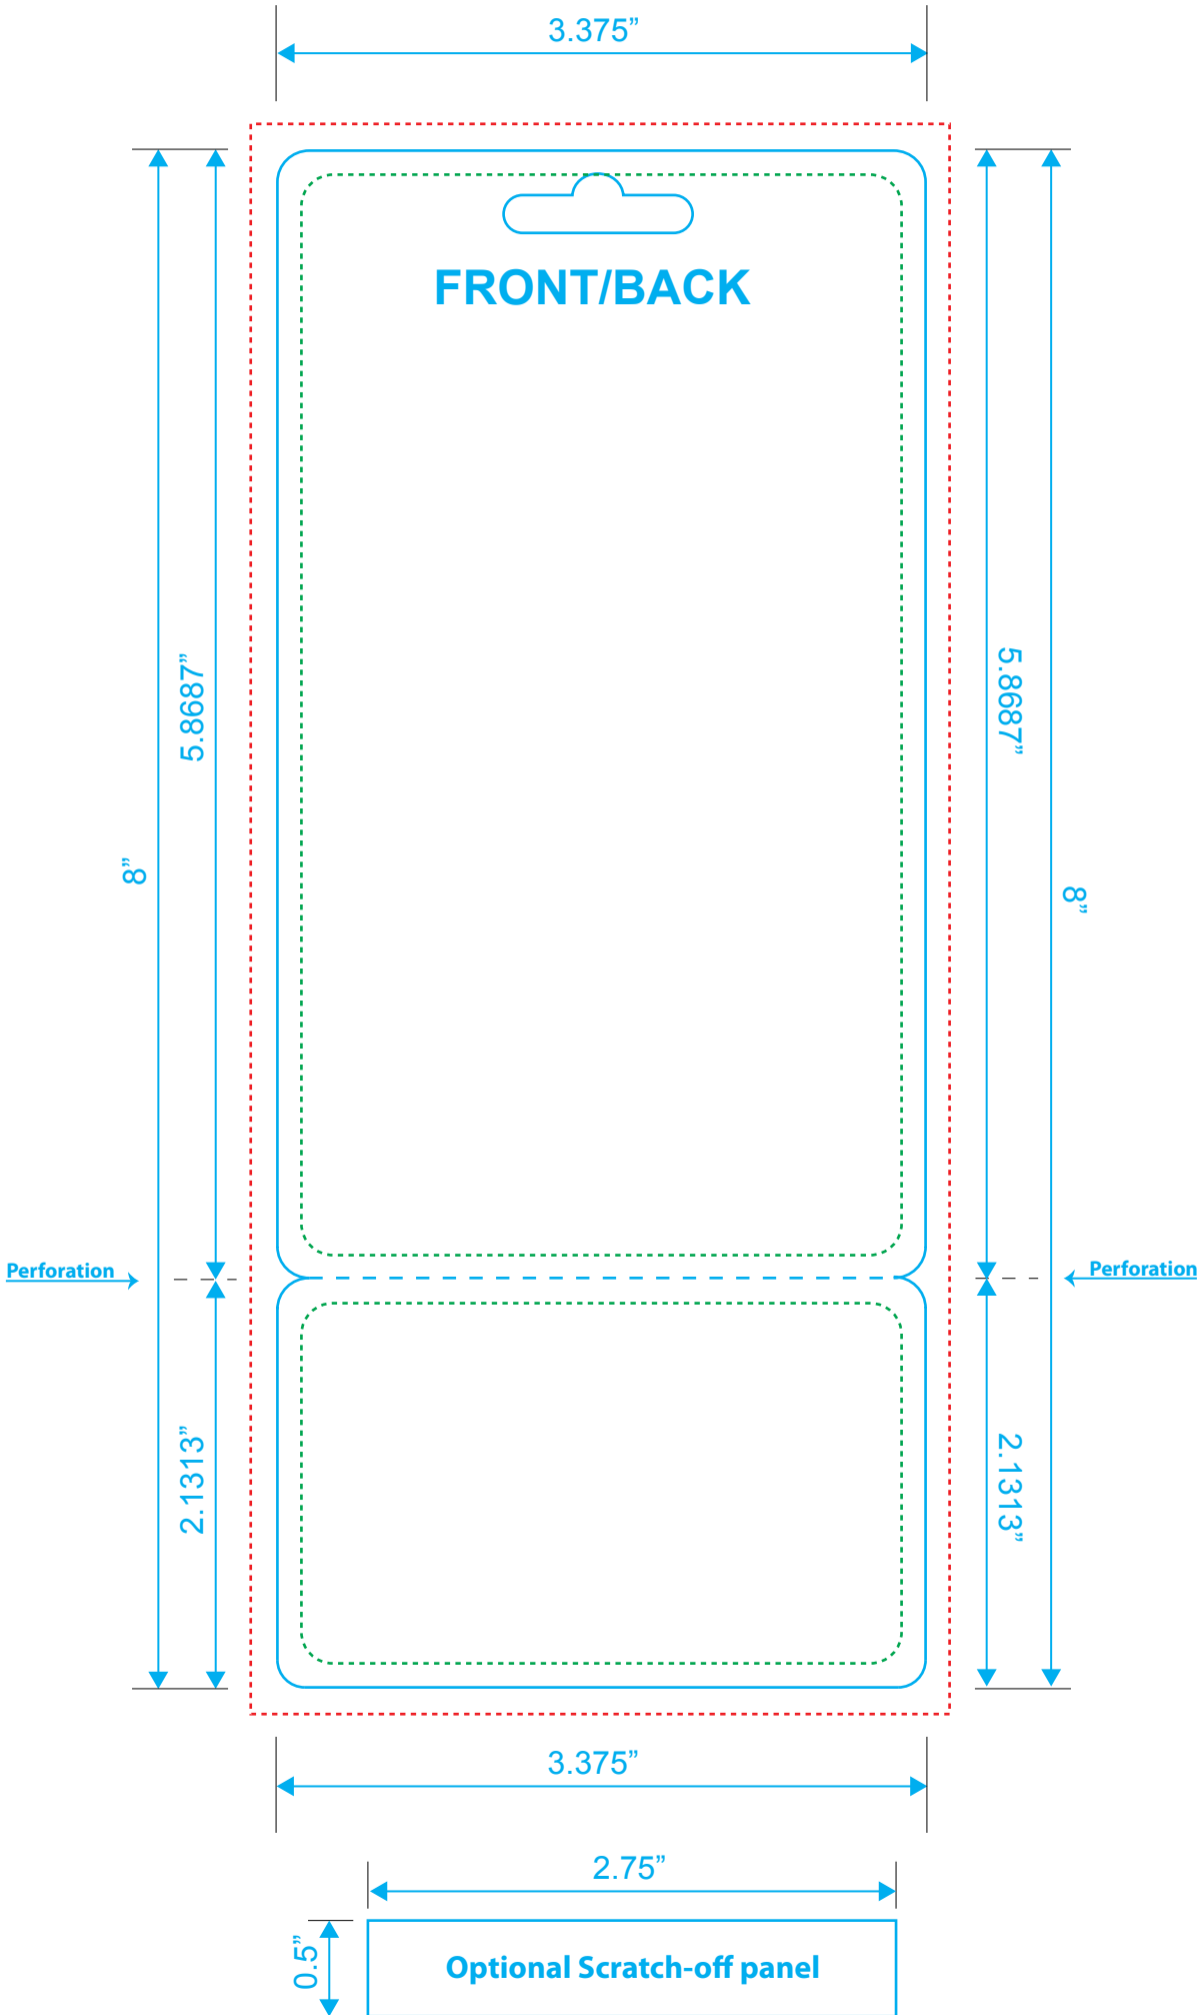

# Hangstyle Card

Reference: Plastic

Style: 8"

Size: 3.375" x 8"

Type Safety ..... (green dashed line)

Bleed Line ..... (red dashed line)

Crop Line \_\_\_\_\_ (blue solid line)

**PLEASE NOTE:** If you are using 2 different colours for the top and bottom portion of this card, please be advised there is a maximum allowance of 1/8" (0.125") for possible shifting on either side of the perforation. It is recommended that 1 solid colour or gradient be used for the this affected area.