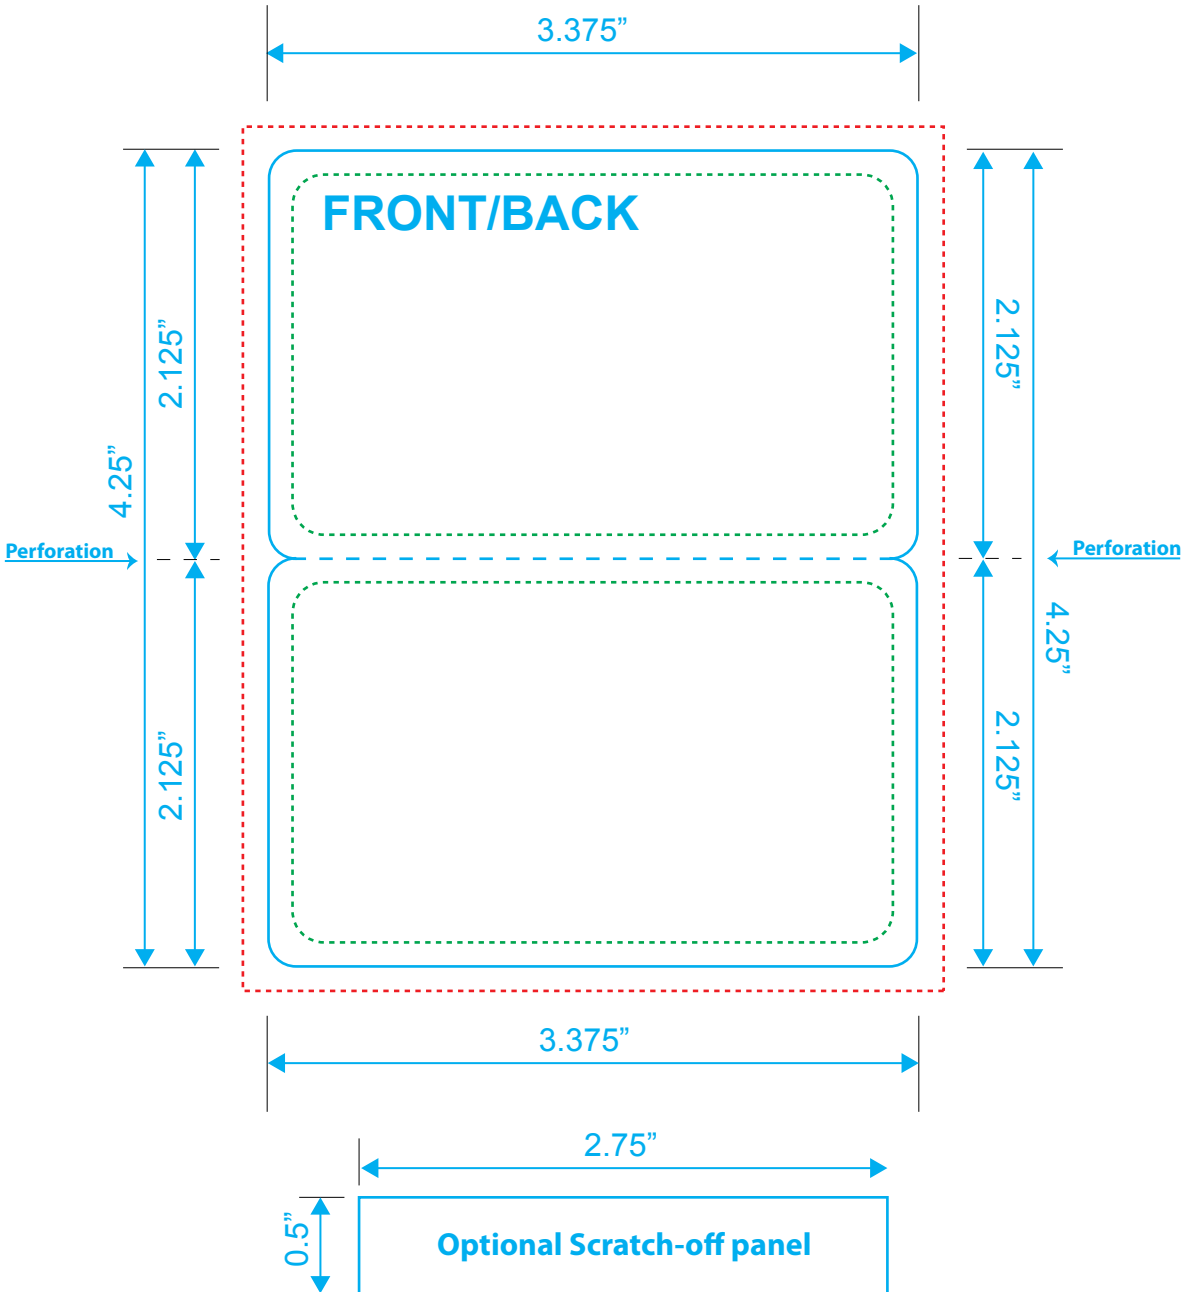

CR80 Double w/Perforation

Reference: Plastic

Style: Double CR80

Size: 3.375" x 4.25"

Type Safety (green dashed line)

Bleed Line (red dashed line)

Crop Line _____ (blue solid line)

PLEASE NOTE: If you are using 2 different colours for the top and bottom portion of this card, please be advised there is a maximum allowance of 1/8" (0.125") for possible shifting on either side of the perforation. It is recommended that 1 solid colour or gradient be used for the this affected area.